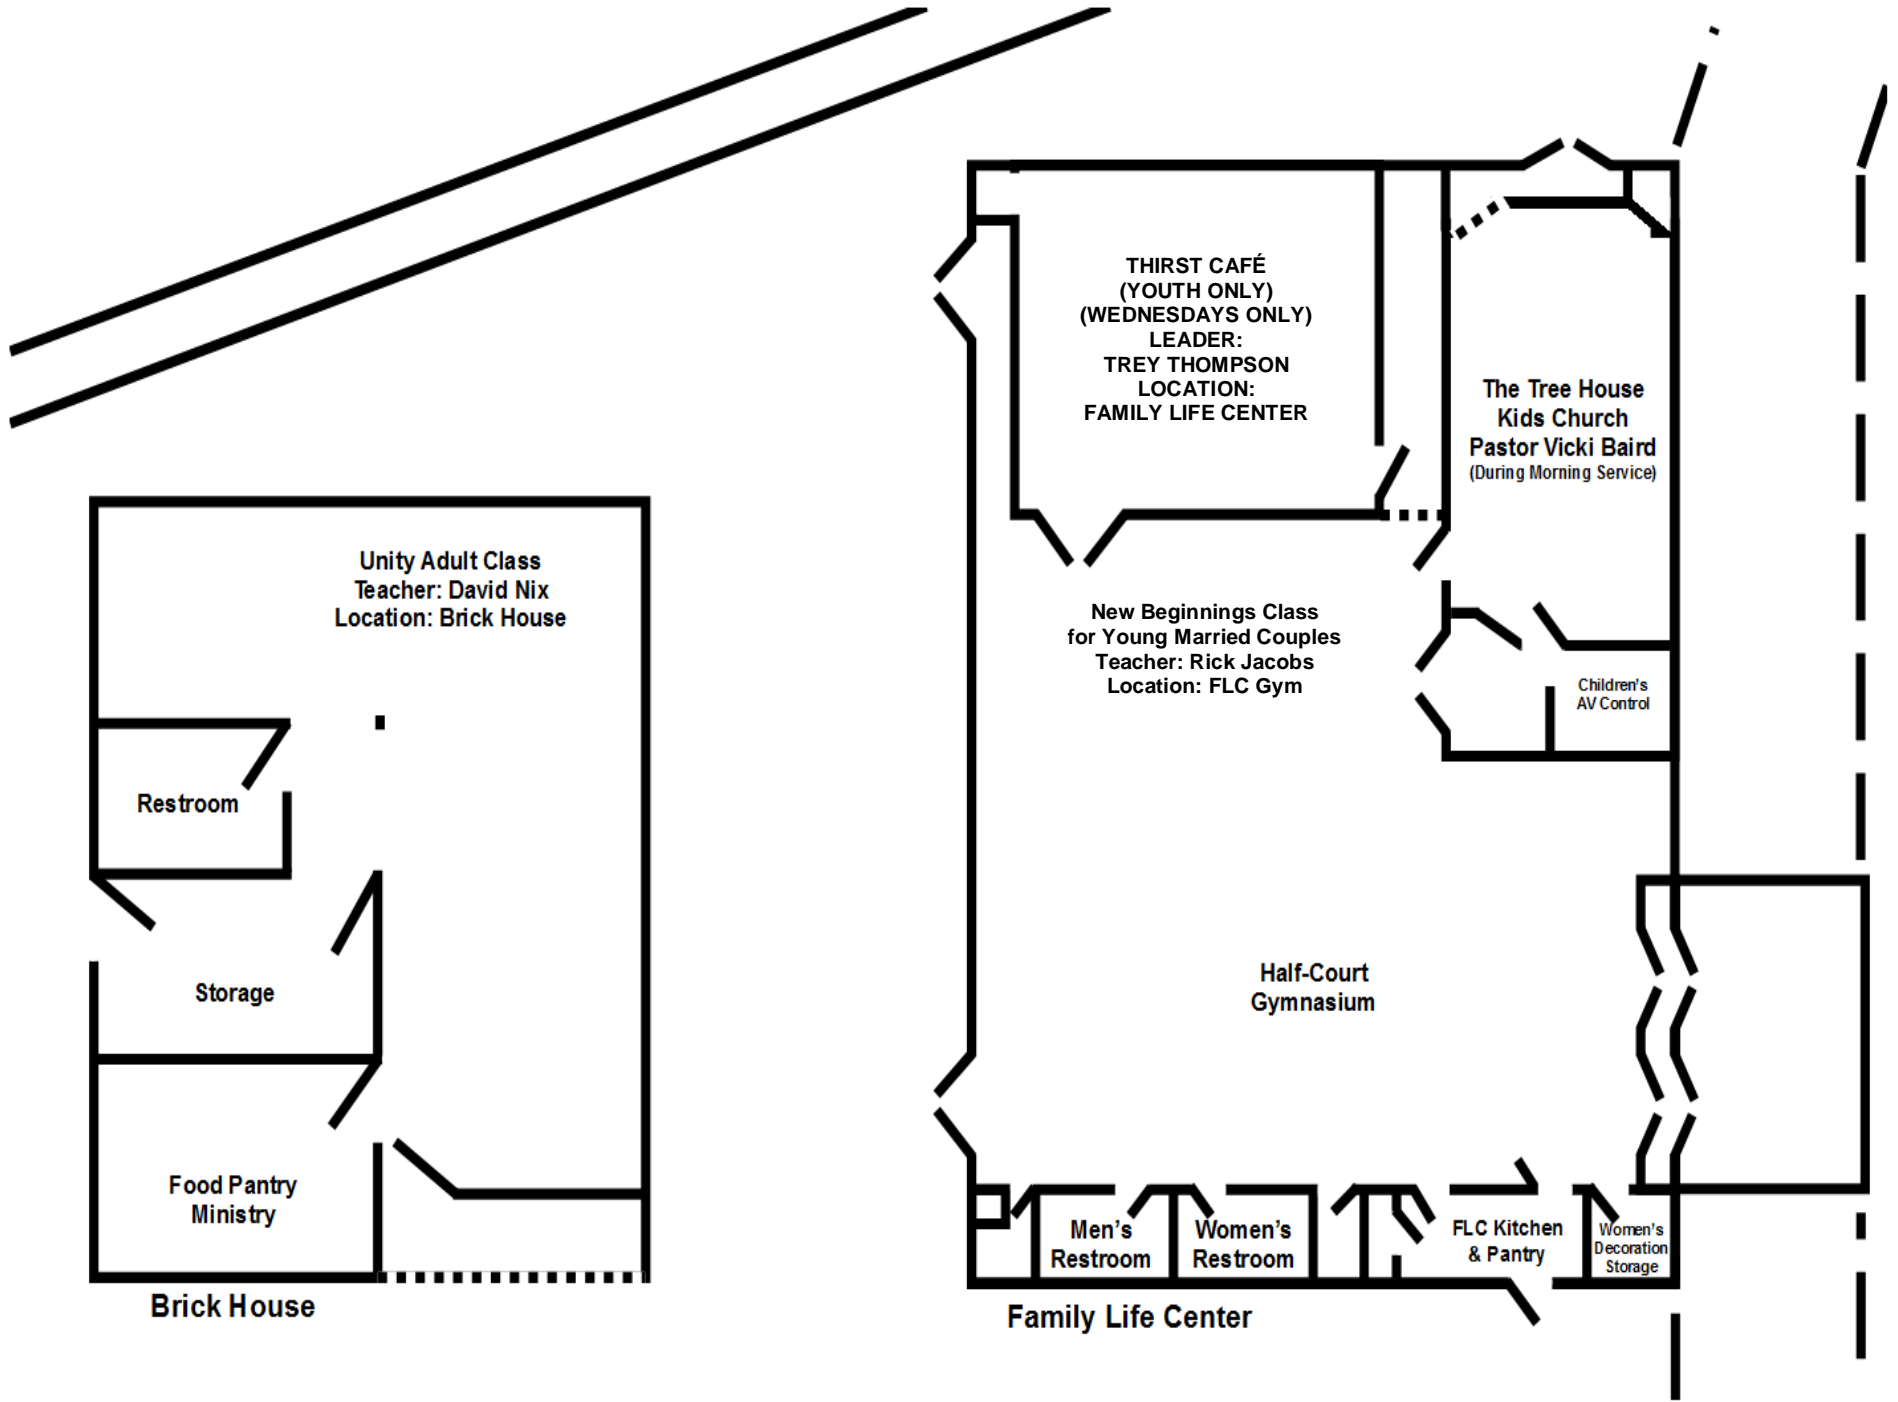

**Classroom Building
2nd Floor**

**Main Level-
Sanctuary and
Classrooms**

Unity Adult Class
Teacher: David Nix
Location: Brick House

Restroom

Storage

Food Pantry
Ministry

Brick House

THIRST CAFÉ
(YOUTH ONLY)
(WEDNESDAYS ONLY)
LEADER:
TREY THOMPSON
LOCATION:
FAMILY LIFE CENTER

New Beginnings Class
for Young Married Couples
Teacher: Rick Jacobs
Location: FLC Gym

Half-Court
Gymnasium

The Tree House
Kids Church
Pastor Vicki Baird
(During Morning Service)

Children's
AV Control

Men's
Restroom

Women's
Restroom

FLC Kitchen
& Pantry

Women's
Decoration
Storage

Family Life Center