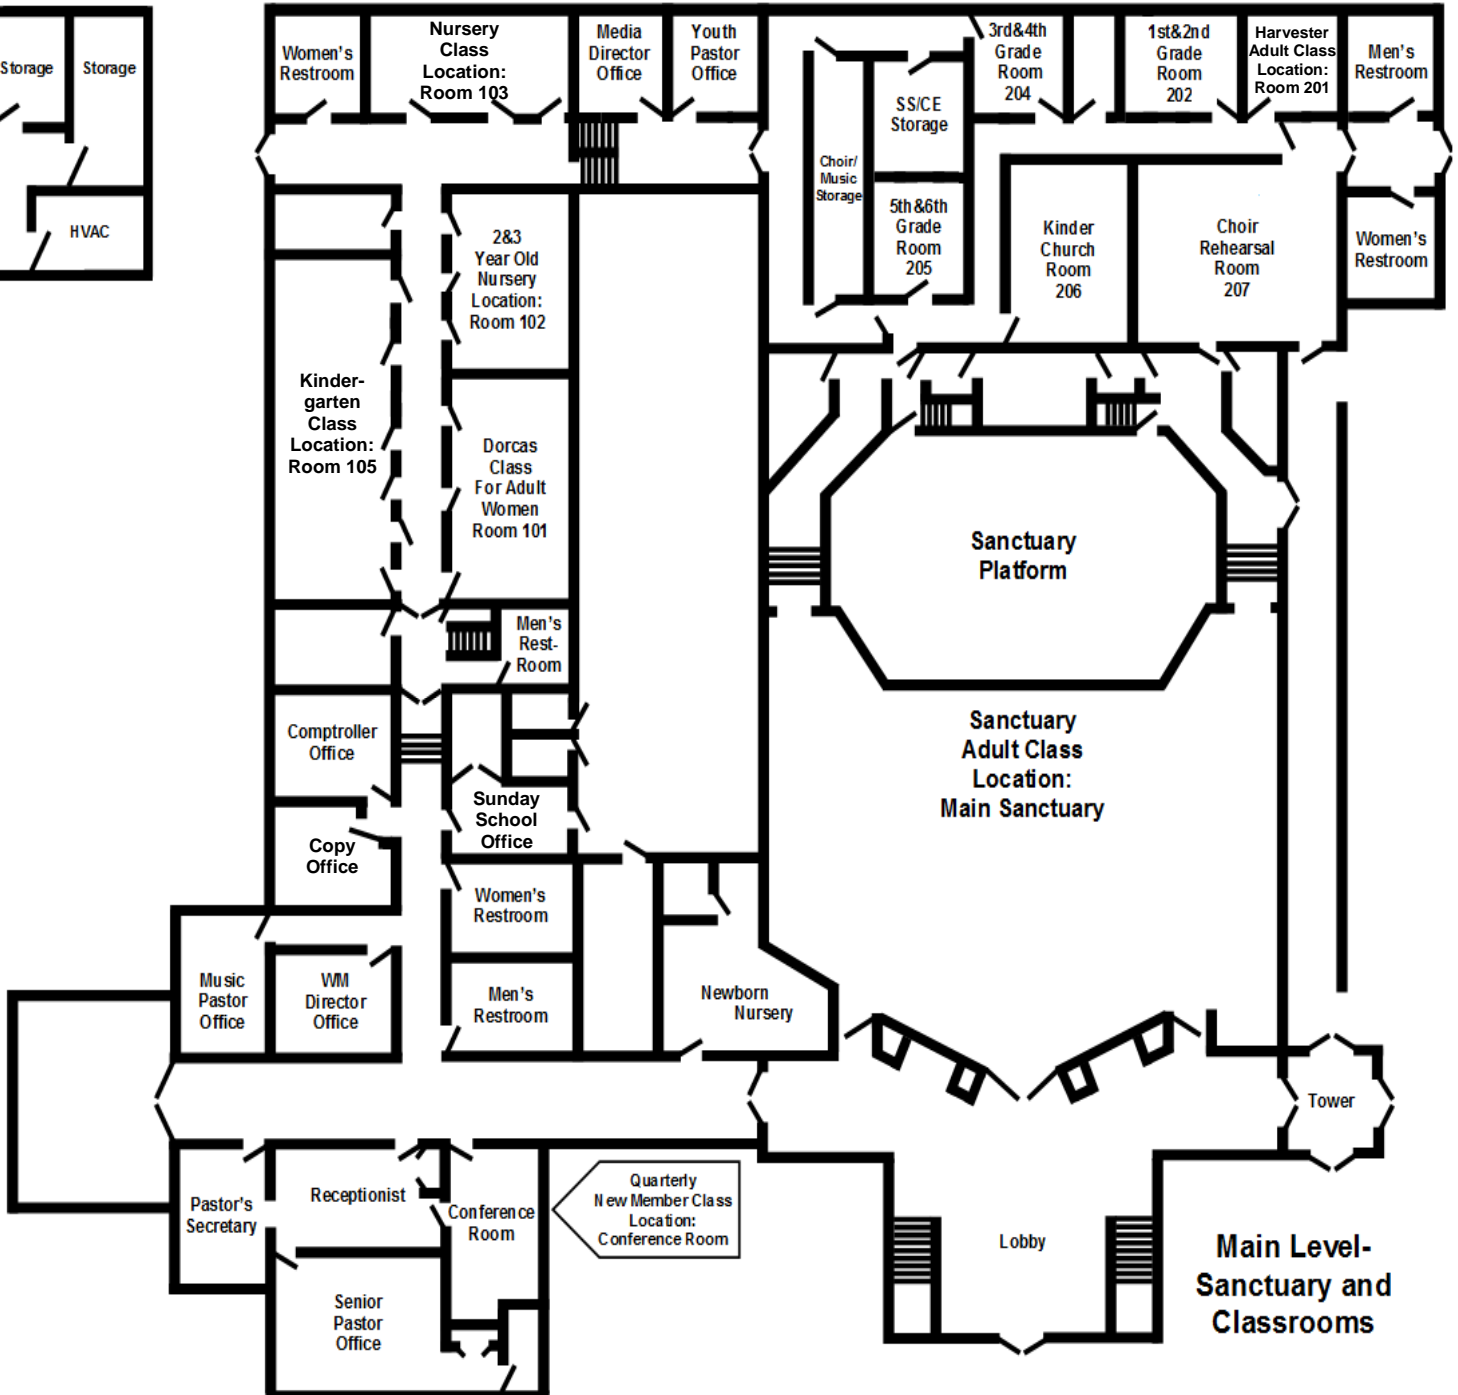

**Classroom Building
2nd Floor**

**Main Level-
Sanctuary and
Classrooms**

Unity Adult Class
Teacher: David Nix
Location: Brick House

Restroom

Storage

Food Pantry
Ministry

Brick House

THIRST CAFÉ
(YOUTH ONLY)
(WEDNESDAYS ONLY)
LEADER:
TREY THOMPSON
LOCATION:
FAMILY LIFE CENTER

New Beginnings Class
for Young Married Couples
Teacher: Rick Jacobs
Location: FLC Gym

Half-Court
Gymnasium

The Tree House
Kids Church
Pastor Vicki Baird
(During Morning Service)

Children's
AV Control

Men's
Restroom

Women's
Restroom

FLC Kitchen
& Pantry

Women's
Decoration
Storage

Family Life Center